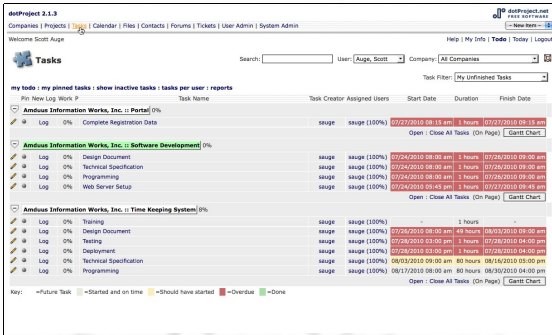

- **Project Management –** Organize and track tasks, documents, and template projects for re-use on a web site for authorized users to use.