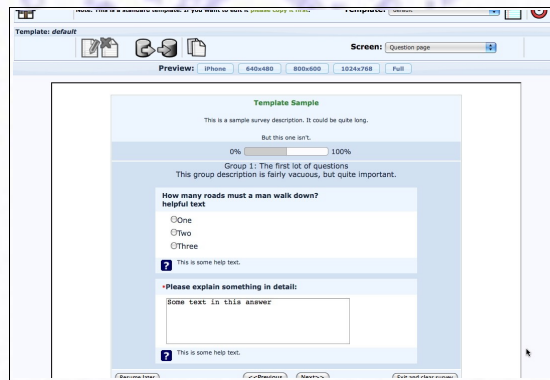

- **Customer Relationship Management –** track contacts, accounts, and schedule calls and campaigns on a web site for authorized users to use.

- **Customer Integration –** Your customers may want your systems to tell them something – use web services or machine readable files to keep your customer's informed.

- **Content Management System –** Software that helps non-HTML writers to update the web site.

- **Survey Software –** Design and present surveys for market research.

- **Other**
 - Configuration & Quotation
 - Work Order Ticketing
 - E-Commerce
 - Returns/Authorization
 - Coupon Generator
 - Warranty Registration
 - Product Registration
 - Custom Software ...